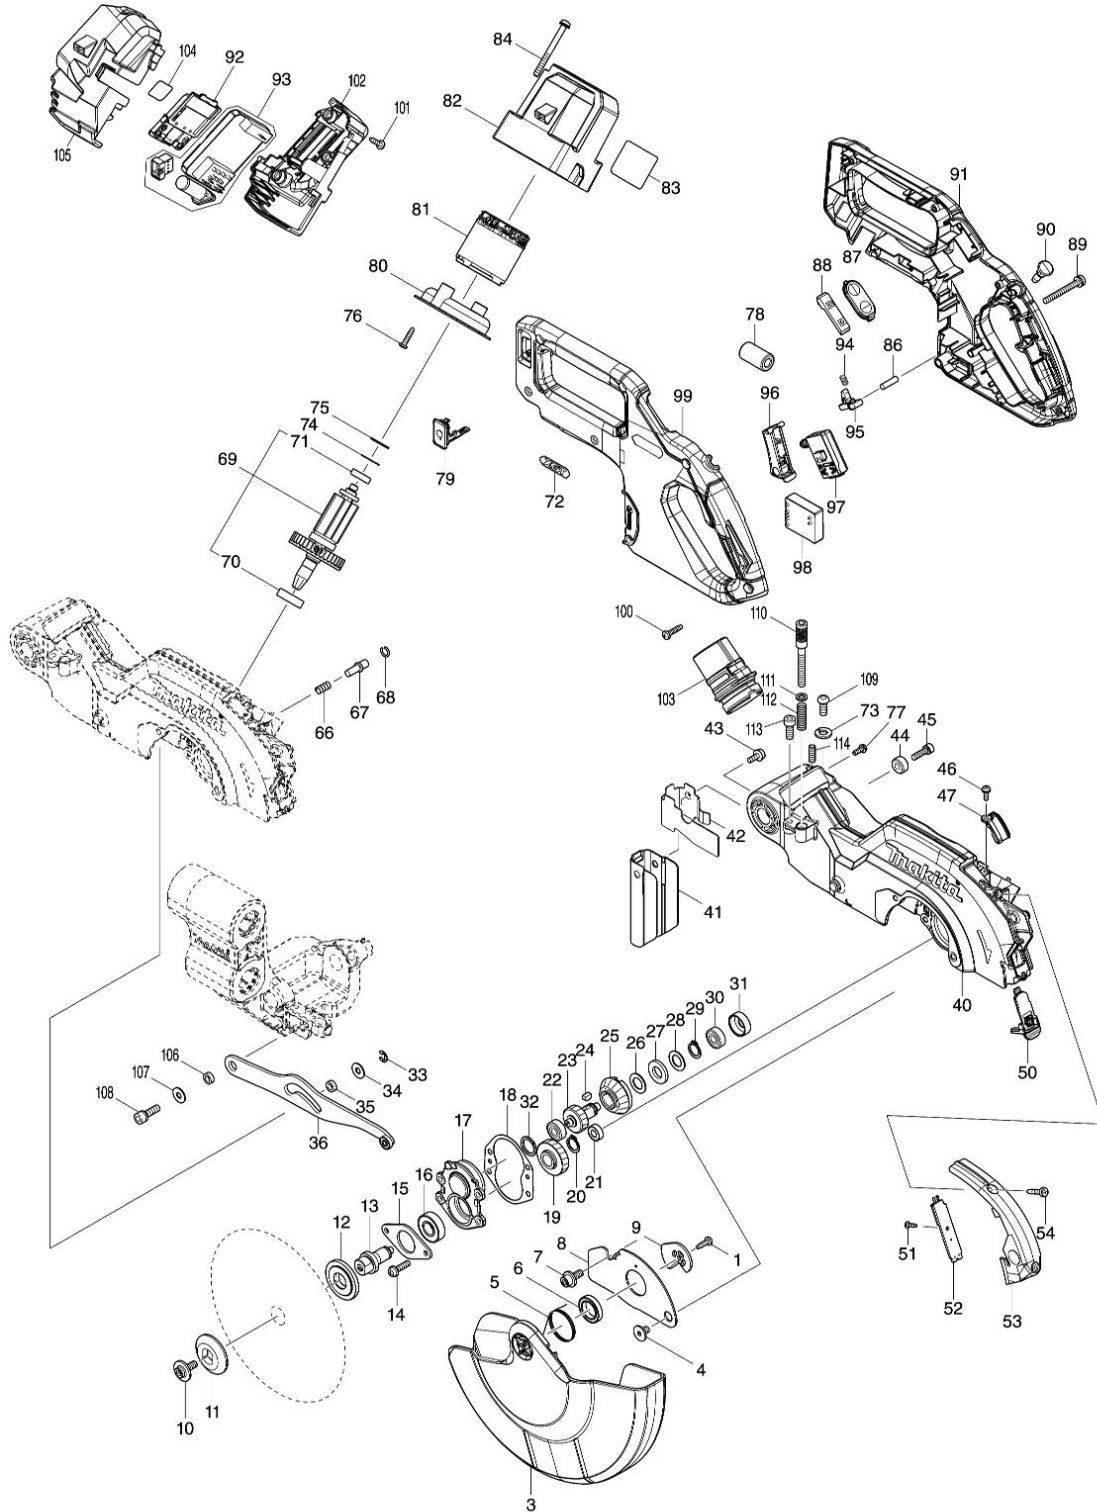

Model No.LS002G 216MM DC SLIDE CPD. MITER SAW

Model No.LS002G 216MM DC SLIDE CPD. MITER SAW