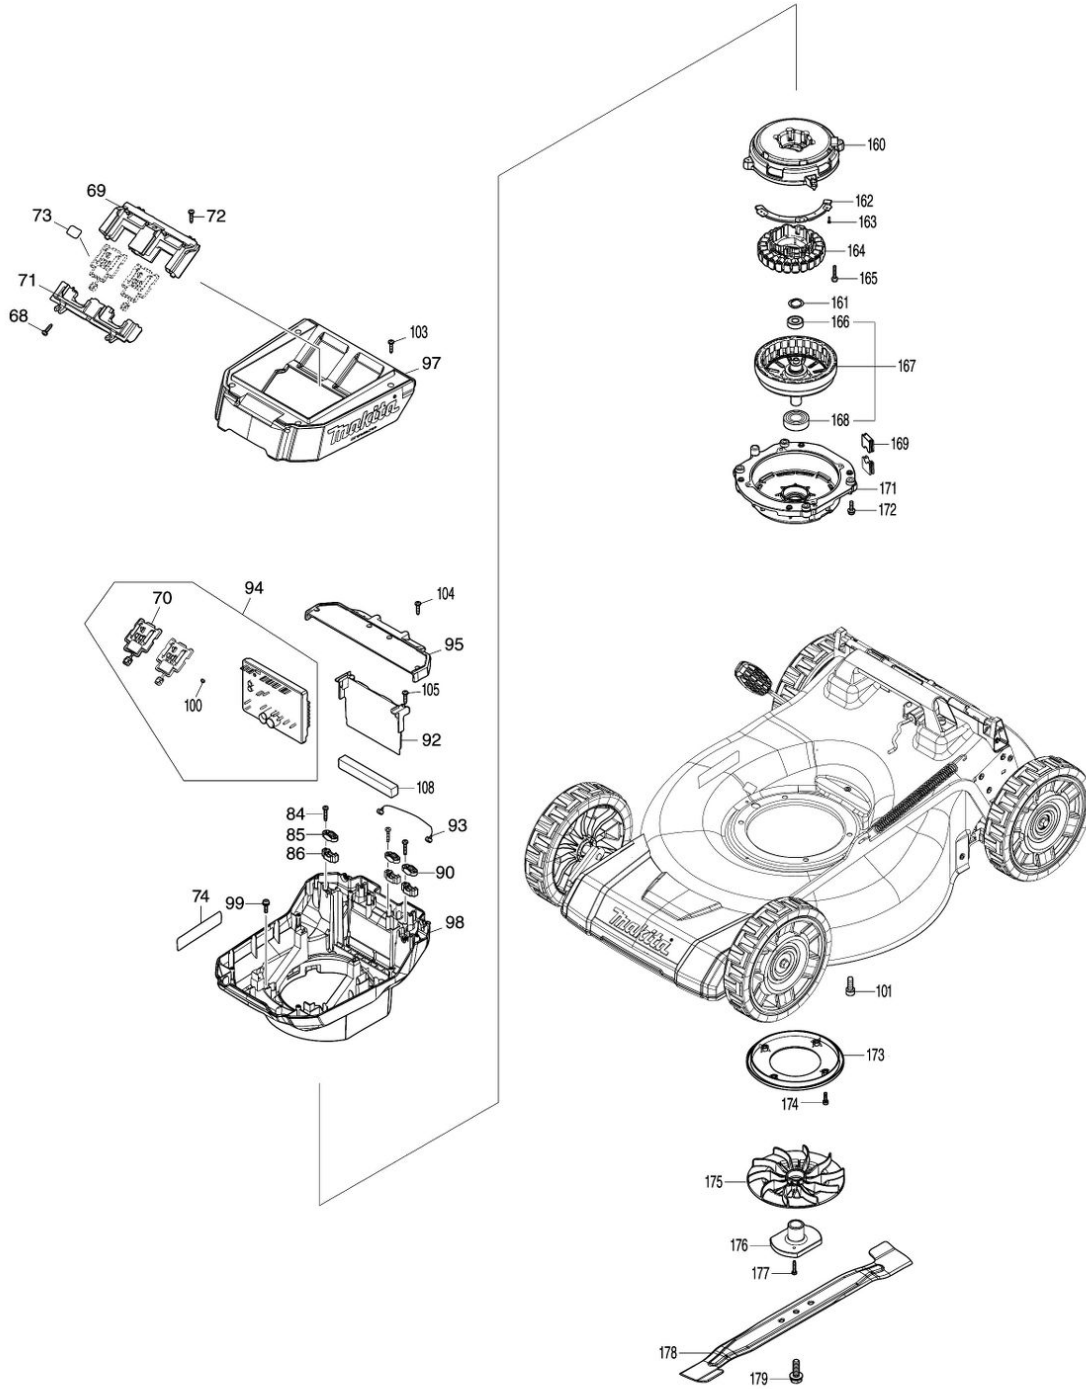

Model No.LM002G 530MM CORDLESS LAWN MOWER

Model No.LM002G 530MM CORDLESS LAWN MOWER

Model No.LM002G 530MM CORDLESS LAWN MOWER

Model No.LM002G 530MM CORDLESS LAWN MOWER