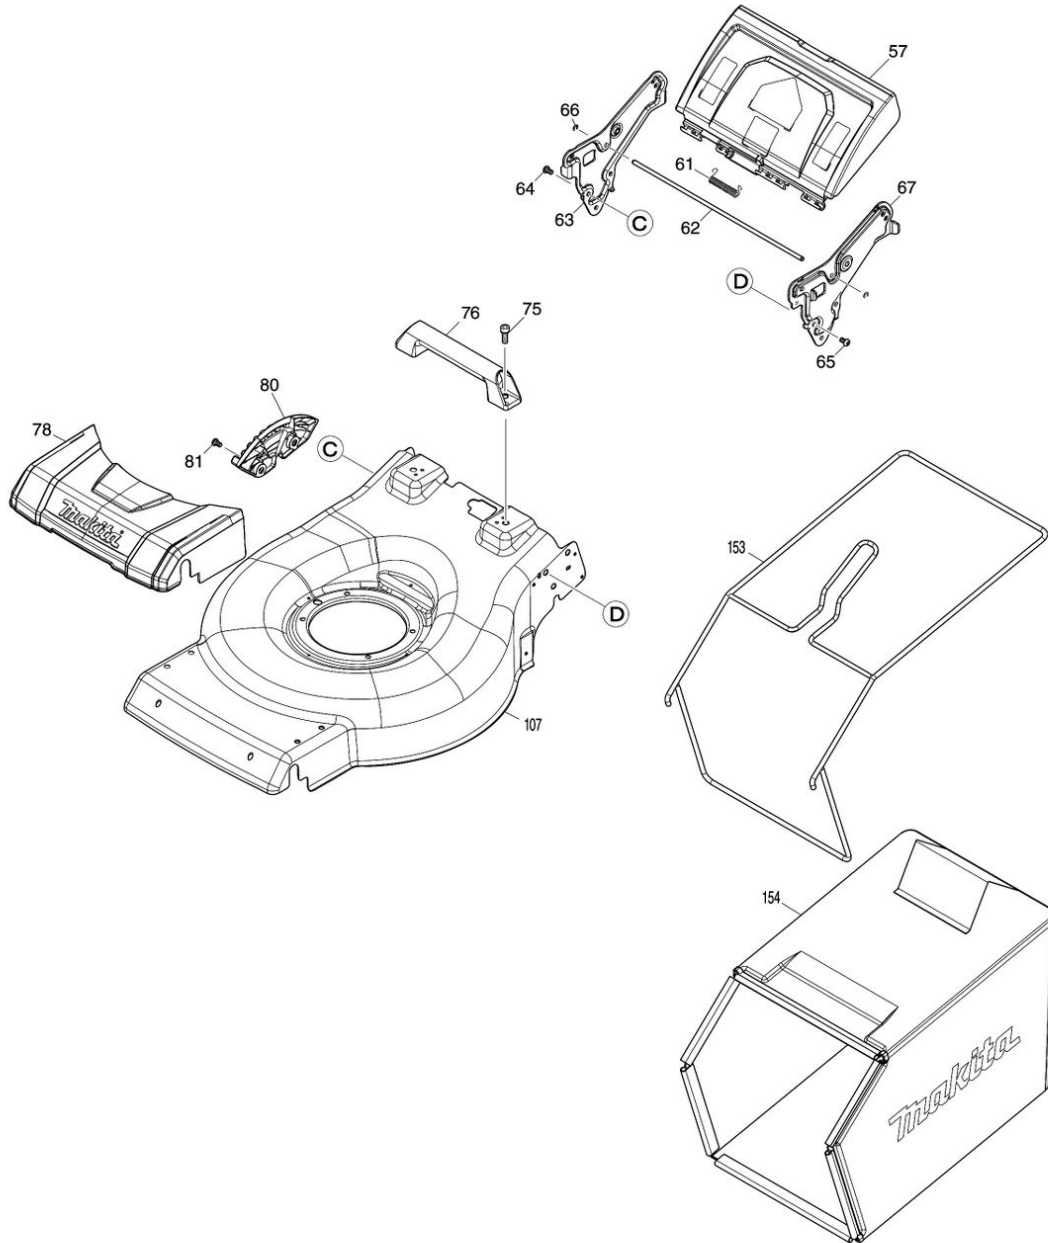

Model No.LM002G 530MM CORDLESS LAWN MOWER

Model No.LM002G 530MM CORDLESS LAWN MOWER

Model No.LM002G 530MM CORDLESS LAWN MOWER

Model No.LM002G 530MM CORDLESS LAWN MOWER