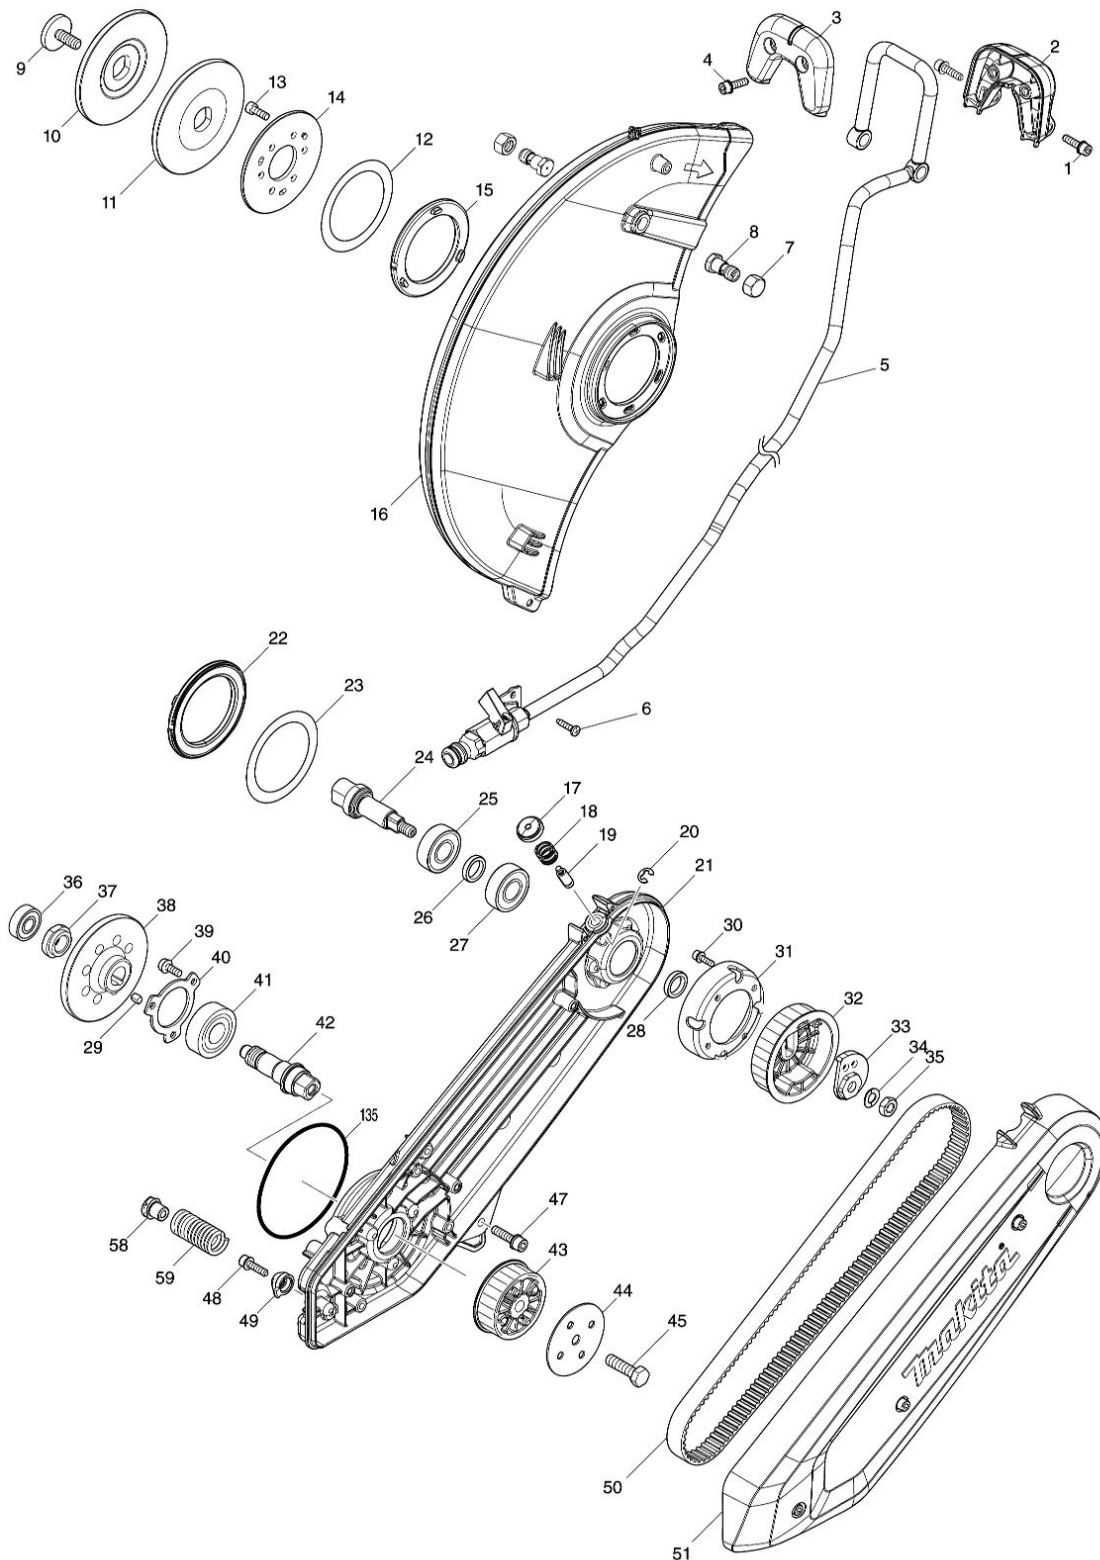

Model No.CE001G 355MM CORDLESS POWER CUTTER

Model No.CE001G 355MM CORDLESS POWER CUTTER

Model No.CE001G 355MM CORDLESS POWER CUTTER