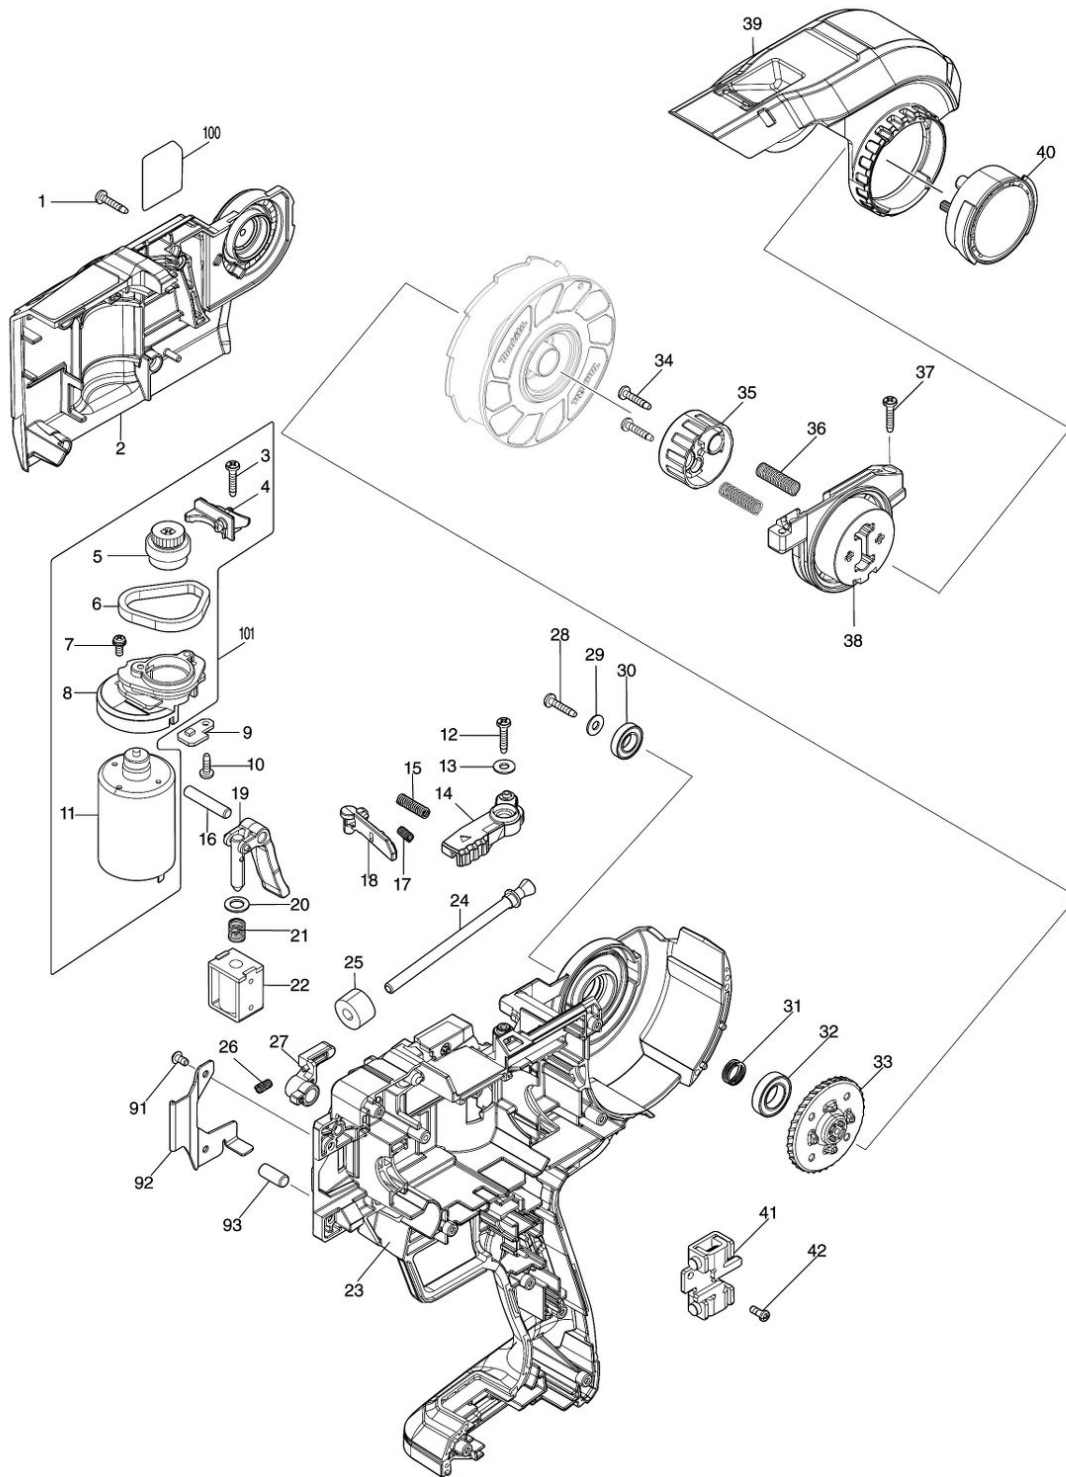

Model No.DTR181 CORDLESS REBAR TYING TOOL

Model No.DTR181 CORDLESS REBAR TYING TOOL

Model No.DTR181 CORDLESS REBAR TYING TOOL